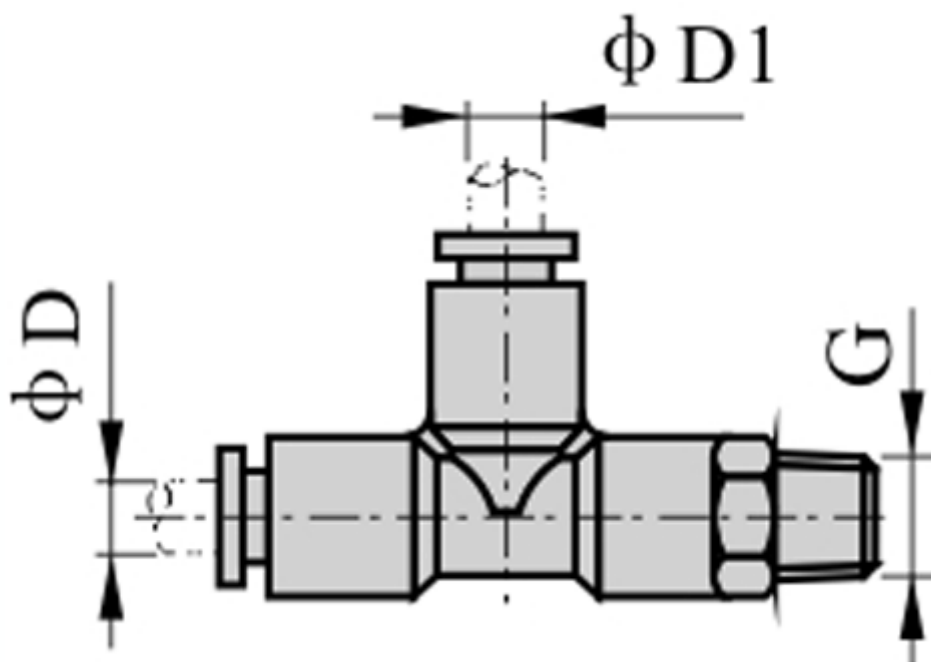

Data Sheet

Article number: 58EPD401

Description: Fitting EPD401 Tee connector
male thread 1/8", tube diameter 4

Measures

D = 4
Thread = 1/8"